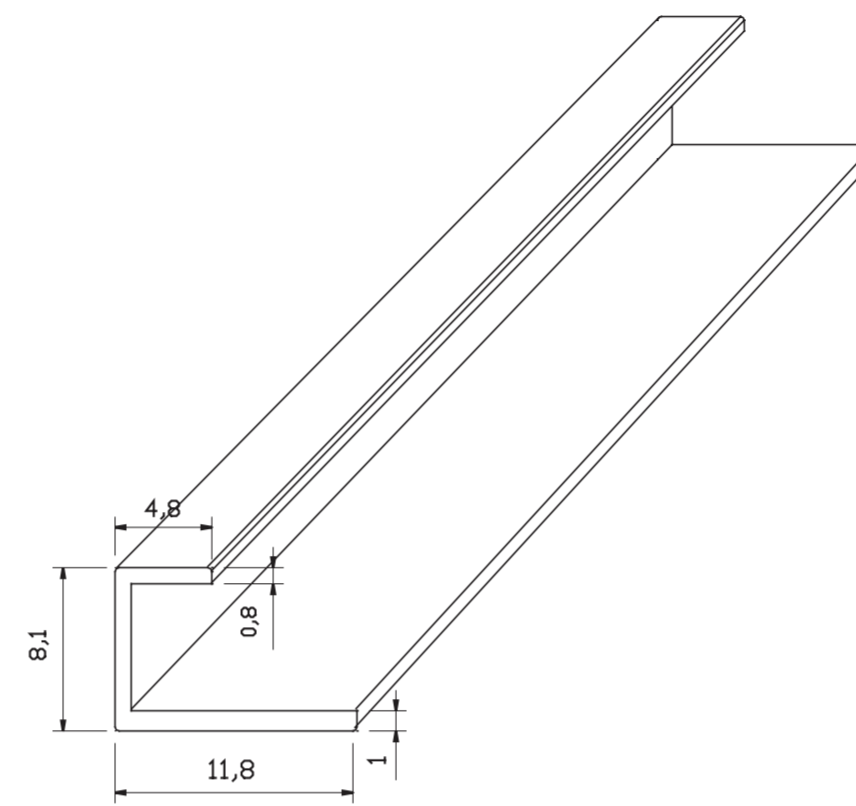

導光板パネルユニット
NO SCALE

アルミフレーム BR-U10
NO SCALE

SECTION B-B BR-U10
NO SCALE

フレーム部構造
NO SCALE

NOTE

- 1. The product criterion is not a subject to public or competitor in accordance with our policy
- 2. Tolerable error range(0.5mm) is implicit in the frame size.

CUSTOMER LED導光板ライトパネルユニット BR-U10 / ガイドフレーム

DATE

SCALE

DRAWING NO.

PROJECT NAME

DESIGNED BY

S=NONE

CHECKED BY