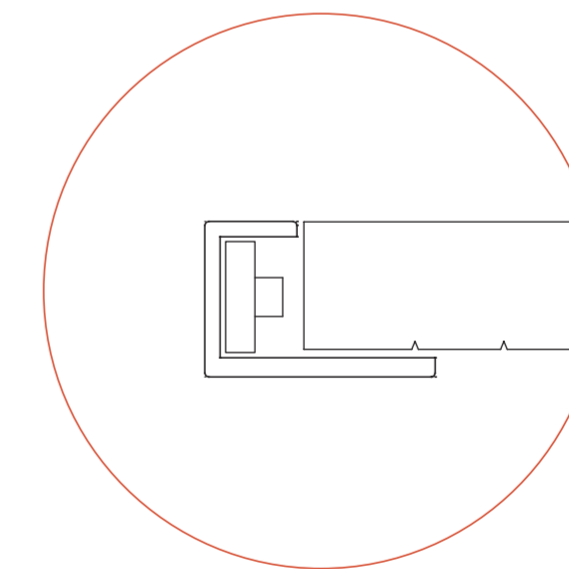

導光板パネルユニット
NO SCALE

アルミフレーム BR-U10
NO SCALE

SECTION B-B BR-U10
NO SCALE

フレーム部構造
NO SCALE

NOTE

- 1. The product criterion is not a subject to public or competitor in accordance with our policy
- 2. Tolerable error range(0.5mm) is implicit in the frame size.

CUSTOMER LED導光板ライトパネルユニット BR-U10 / ガイドフレーム

DATE

SCALE

DRAWING NO.

PROJECT NAME

DESIGNED BY

S=NONE

CHECKED BY