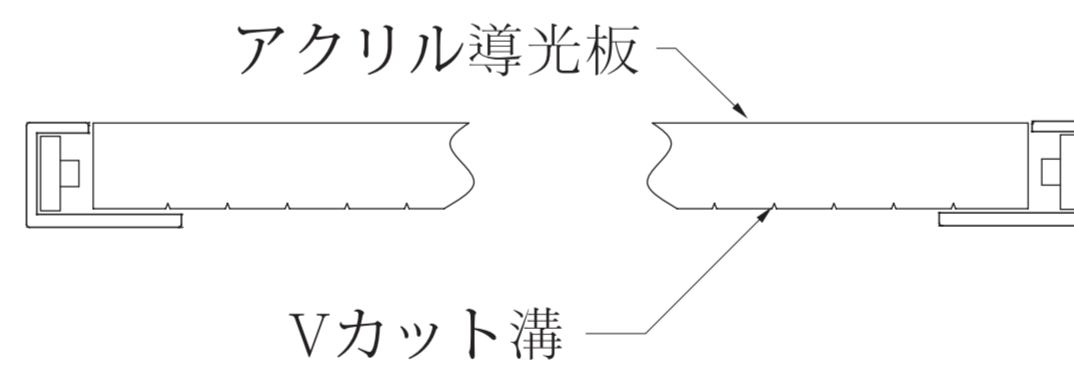

導光板パネルユニット
NO SCALE

アルミフレーム BR-U10
NO SCALE

SECTION B-B BR-U10
NO SCALE

フレーム部構造
NO SCALE

NOTE

- 1. The product criterion is not a subject to public or competitor in accordance with our policy
- 2. Tolerable error range(0.5mm) is implicit in the frame size.

CUSTOMER LED導光板ライトパネルユニット BR-U10 / ガイドフレーム

DATE

SCALE

DRAWING NO.

PROJECT NAME

DESIGNED BY

S=NONE

CHECKED BY