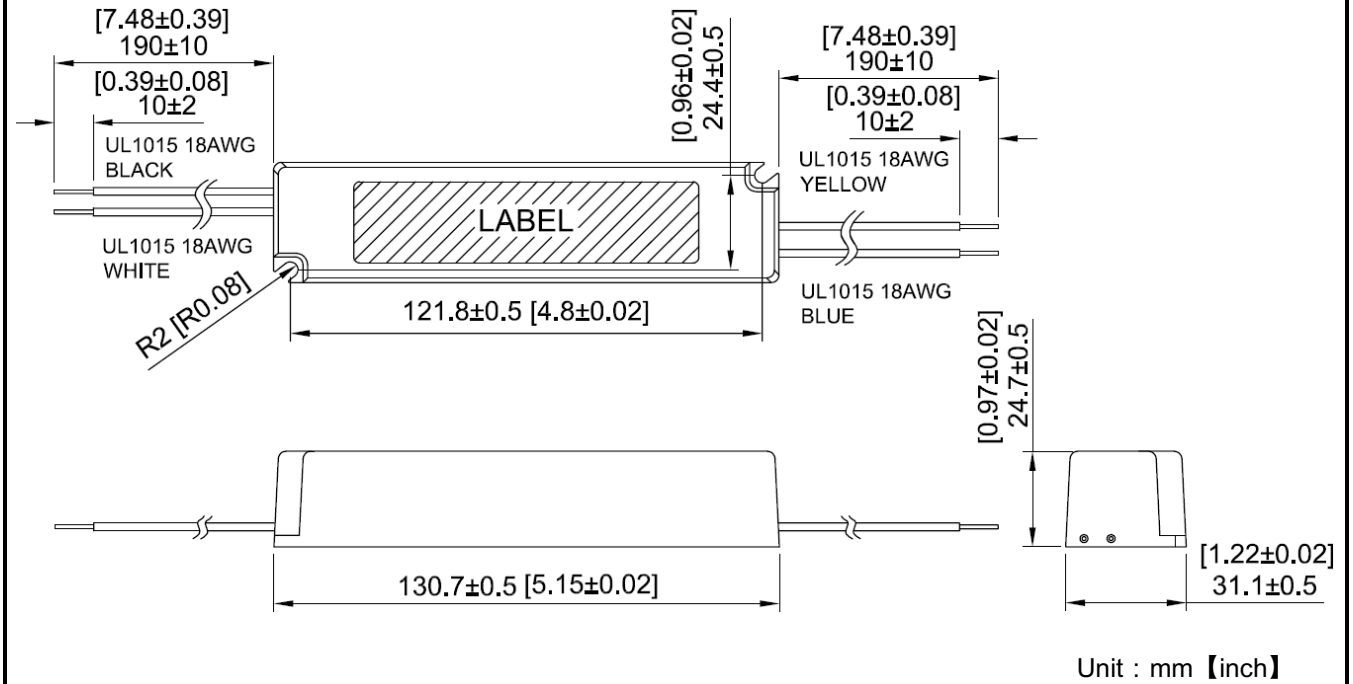

Model NO.	LSP200212001	Model Name	LED Power Supply
Part NO.	PLSP200212001	SIZE	130.7 * 31.1 * 24.7 mm 【5.15 * 1.22 * 0.97 inch】

**Dimensions**

※Reference